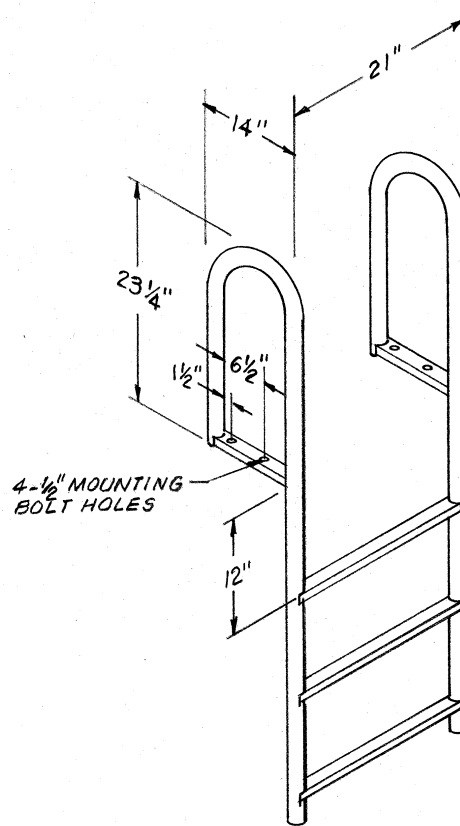

Jan Watercraft Products  
13354 GREENLEAF LANE  
GRAND HAVEN, MI 49417

**A1A Installation- Straight Ladder**

**Straight Lift Ladder**

**Straight Ladder**

Contact Bob at 1-616 822-7587

E-mail- [sales@janwp.com](mailto:sales@janwp.com)  
Web Site- [www.janwp.com](http://www.janwp.com)