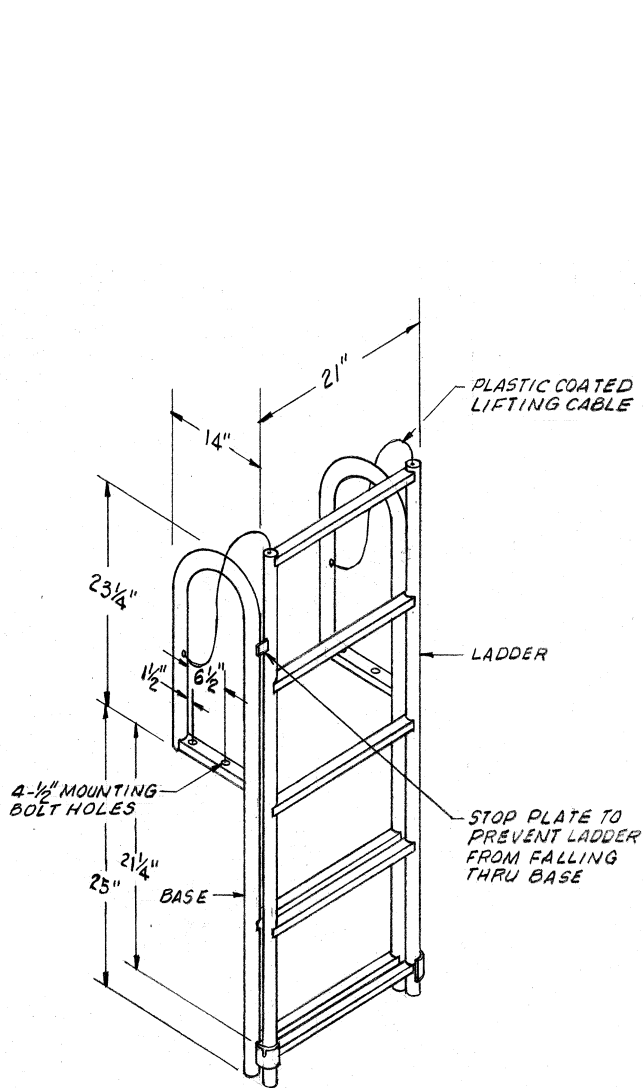

Jan Watercraft Products  
13354 GREENLEAF LANE  
GRAND HAVEN, MI 49417

**A1A Installation- Straight Ladder**

**Straight Lift Ladder**

**Straight Ladder**

Contact Bob at 1-616 822-7587

E-mail- [sales@janwp.com](mailto:sales@janwp.com)  
Web Site- [www.janwp.com](http://www.janwp.com)