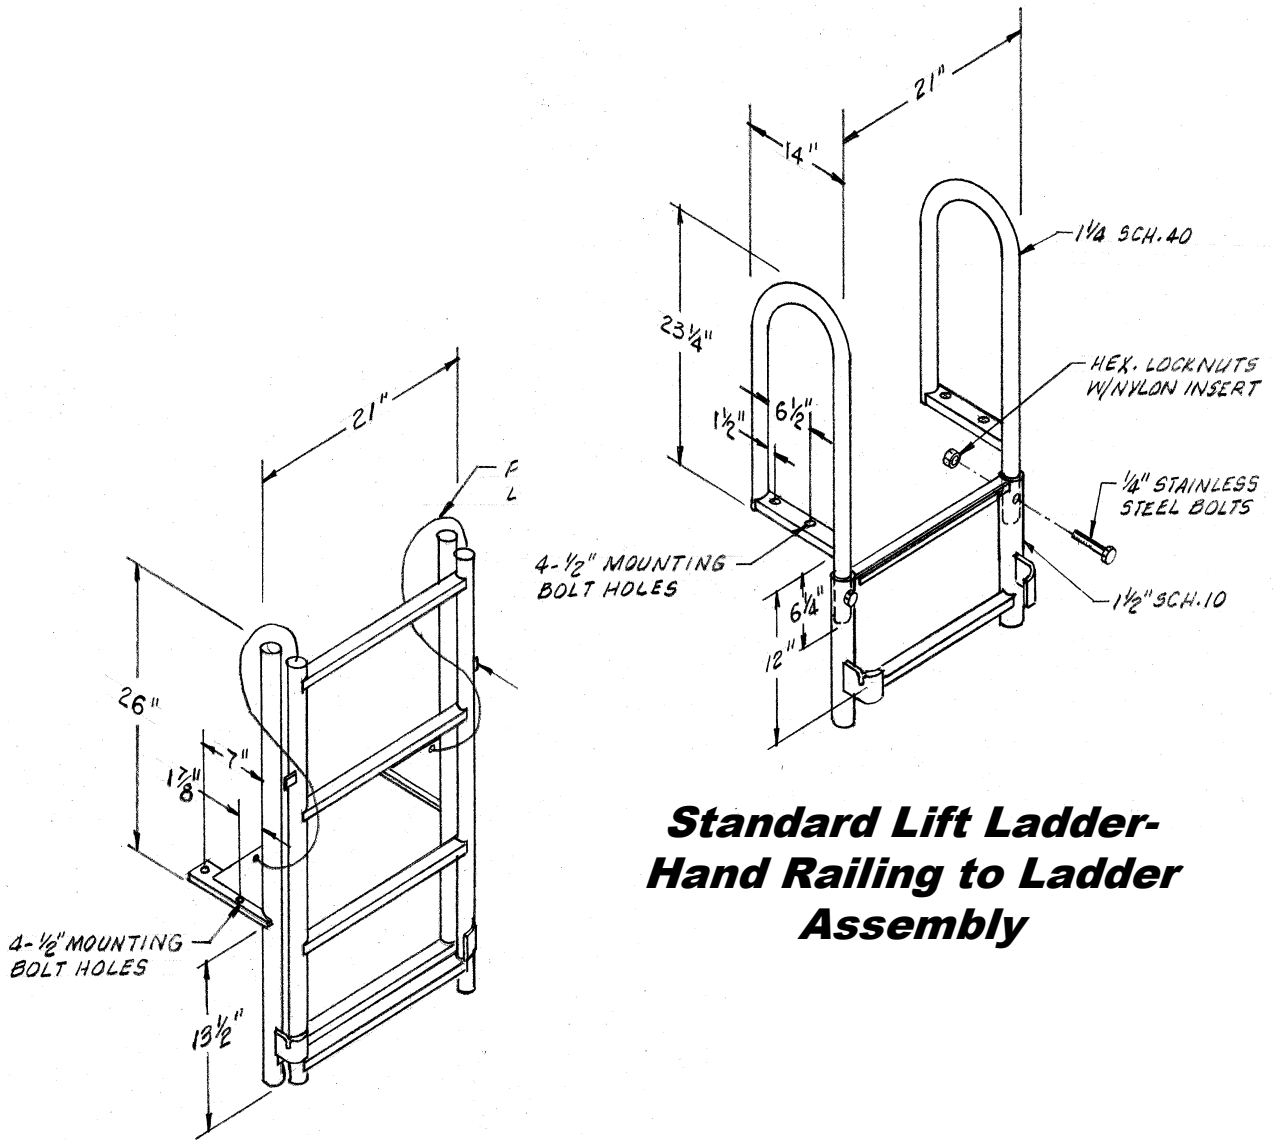

Jan Watercraft Products  
13354 GREENLEAF LANE  
GRAND HAVEN, MI 49417

**A1A Installation Floating Dock**

**Standard Lift Ladder-  
Hand Railing to Ladder  
Assembly**

**Floating Dock Lift Ladder**

Contact Bob at 1-616 822-7587