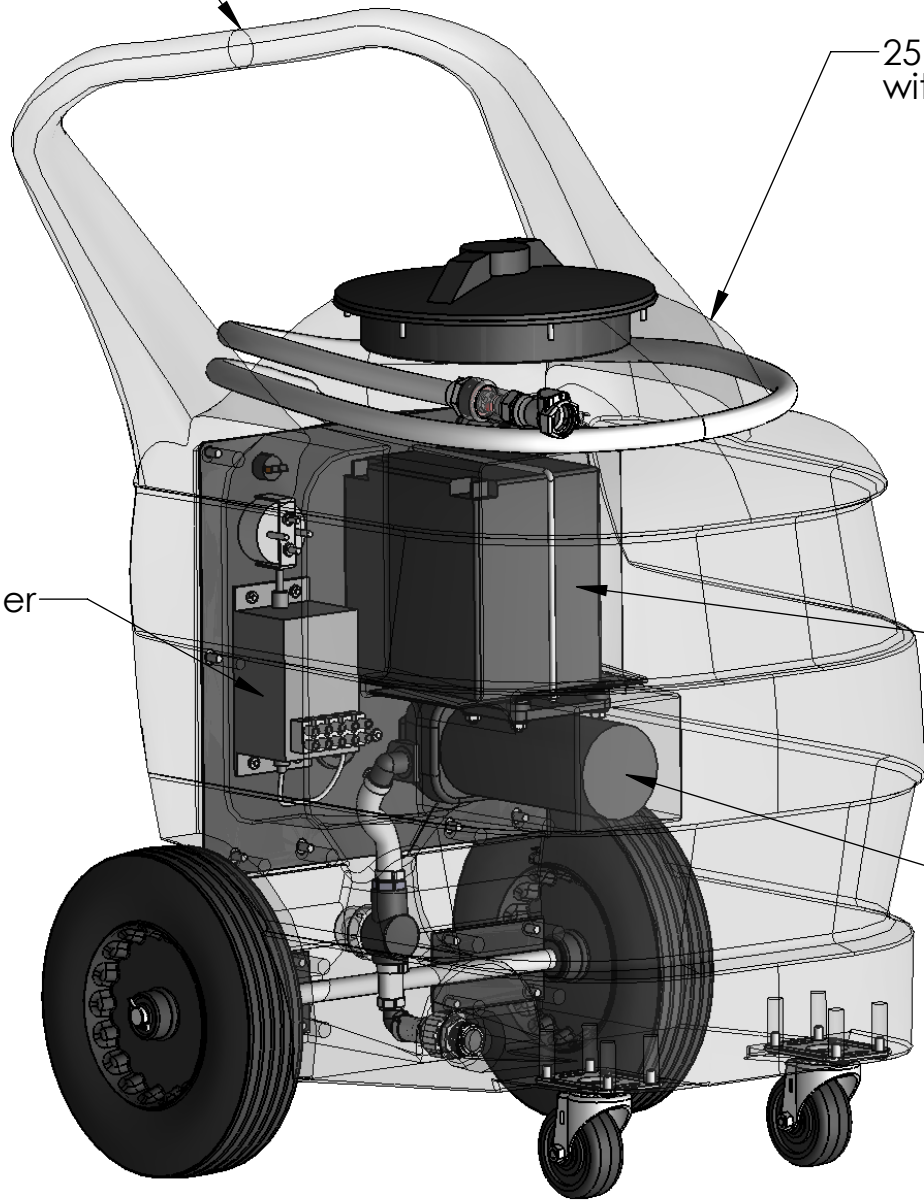

12 VDC WATERING CART P/N BA-MS-105

Ergonomic Handle

25 Gallon Tank
with cover

Battery Charger

12 Volt Battery

12 VDC Pump

12 VDC WATERING CART P/N BA-MS-105