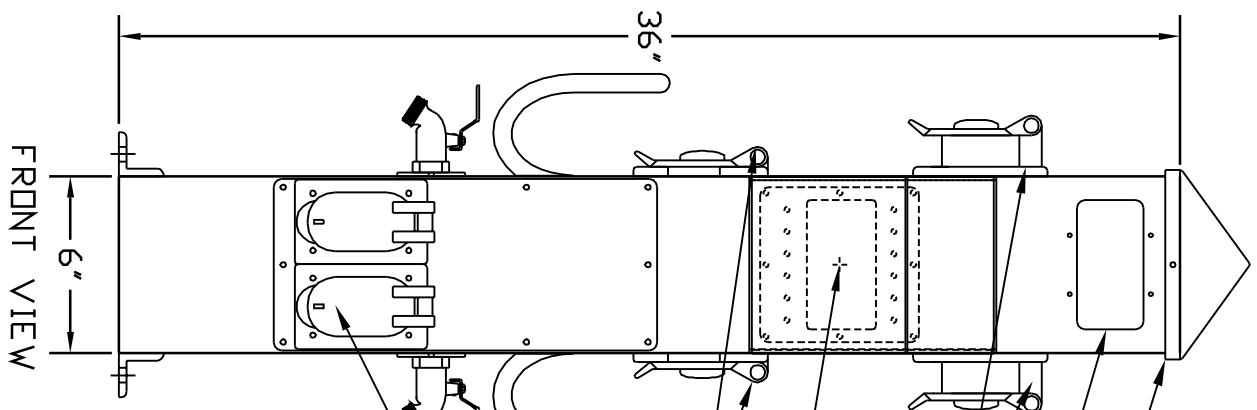

Notes

Pedestal Fabricated From 100%
 Aluminum Casing 6X6X36"
 Powder Coated White To
 Marine Specs.

- Cone Top
- PL-7 Fluorescent Light 3 Sides
With Photocell
- (2) 50A 125/250V Hubbell
Twist Lock Receptacles
With Thermoplastic Covers
- Breaker Panel With Cover And
Sq. D Circuit Breakers
- (2) 30A 125V Hubbell Twist
Lock Receptacles
With Thermoplastic Covers
- (2) Hose Holders (non-cast alum)
- (2) Water Spigots
- (2) TV/Phone Combo. Receptacles
- 3/8" (4)

Dockside Electrical Pillar
 International Dock Products
 3101 S.W. 25th. Street
 Pembroke Park, Florida 33009
 (954) 964-5315

Model SPC-36-4T
 NK/NQ/NK

Fax (954) 964-2715