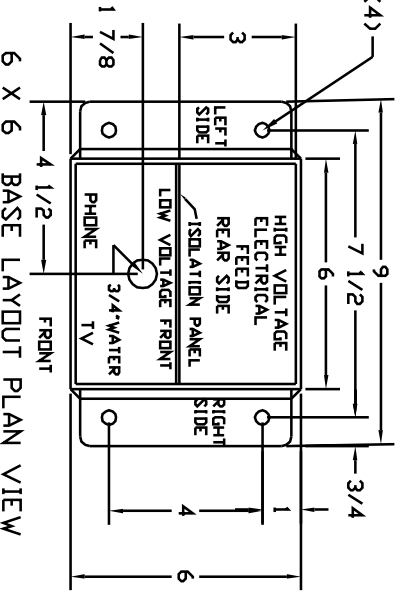

Notes

Pedestal Fabricated From 100%
 Aluminum Casing 6X6X36"
 Powder Coated White To
 Marine Specs.

- Cone Top
- PL-7 Fluorescent Light 3 Sides
With Photocell
- (2) 50A 125/250V Hubbell
Twist Lock Receptacles
With Thermoplastic Covers
- Breaker Panel With Cover And
Sq. D Circuit Breakers
- (2) 30A 125V Hubbell Twist
Lock Receptacles
With Thermoplastic Covers
- (2) Hose Holders (non-cast alum)
- (2) Water Spigots
- (2) TV/Phone Combo. Receptacles
- 3/8" (4)

Dockside Electrical Pillar
 International Dock Products
 3101 S.W. 25th. Street
 Pembroke Park, Florida 33009
 (954) 964-5315

Model SPC-36-4T
 NK/NQ/NK

Fax (954) 964-2715