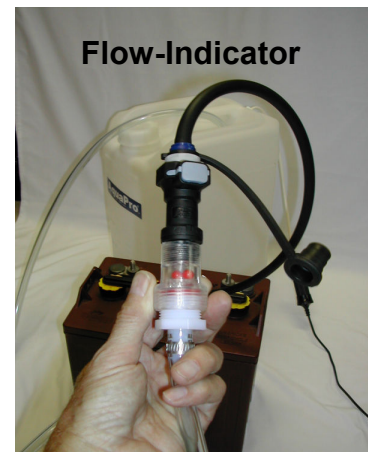

Jan Watercraft Products
www.janwp.com
GRAND HAVEN, MI 49417
1-616 822 7587

JWP-AP300 Aqua Pro Submersible Pump/Tank Assembly

Now available from Jan Watercraft Products is a 12V submersible pump inside of a 5 gallon molded container. The pump is controlled with a toggle switch that can be powered by a 120 VAC transformer or a 12V female coupler with alligator clip attached to a standard 12V battery. Either way you can conveniently add water to multiple battery system. Press the gray button to disconnect the pump/tank from the batteries and continue to the next battery bank. It's that simple!

In addition this kit also includes a flow indicator with tumbling red balls that signals when water is flowing into the batteries. The red balls will become motionless when watering is complete.

When this is used with a battery water kit you can easily fill up to 8 batteries in just a couple of minute to the precise battery full level. The flow-indicator is designed specifically to connect to the FLOW-RITE male connector.